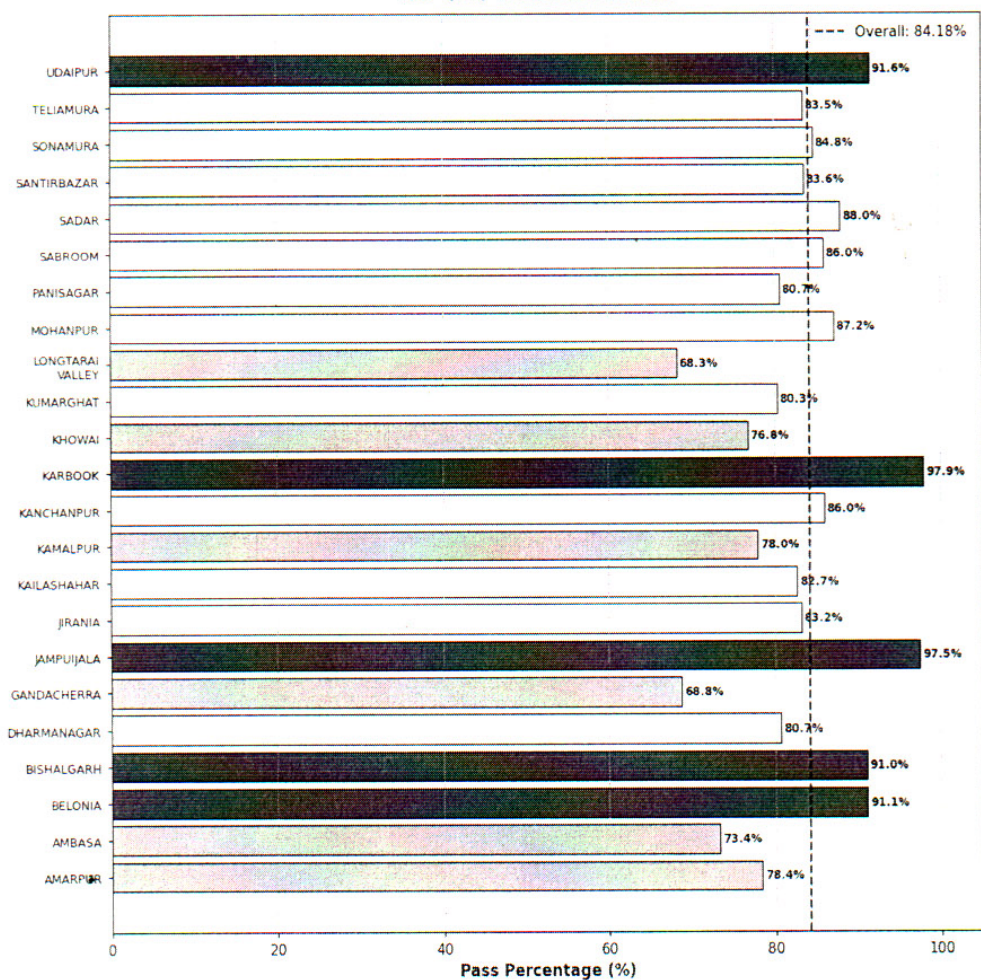

Top 3: KARBOOK (97.91%) □ JAMPUIJALA (97.48%) □ UDAIPUR (91.61%) | Bottom 3: GANDACHERRA (68.81%) □ LONGTARAI VALLEY (67.70%) □ AMBASA (73.36%)

**Subdivision-wise Pass Percentage
MP (SE) Examination 2026**