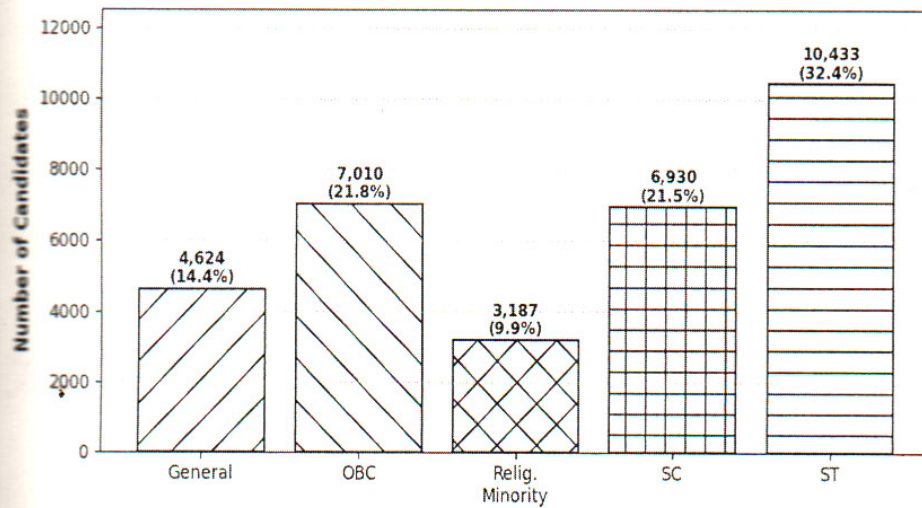

Section 3: Caste-wise Distribution of Candidates

The caste-wise distribution reflects the diverse social composition of students appearing for the MP (SE) Examination 2025.

Caste Category	Candidates Appeared	% of Total
General	4,624	14.37%
Other Backward Classes (OBC)	7,010	21.78%
Religious Minority	3,187	9.90%
Scheduled Caste (SC)	6,930	21.53%
Scheduled Tribe (ST)	10,433	32.42%
TOTAL	32,184	100.00%

Caste-wise Distribution of Candidates