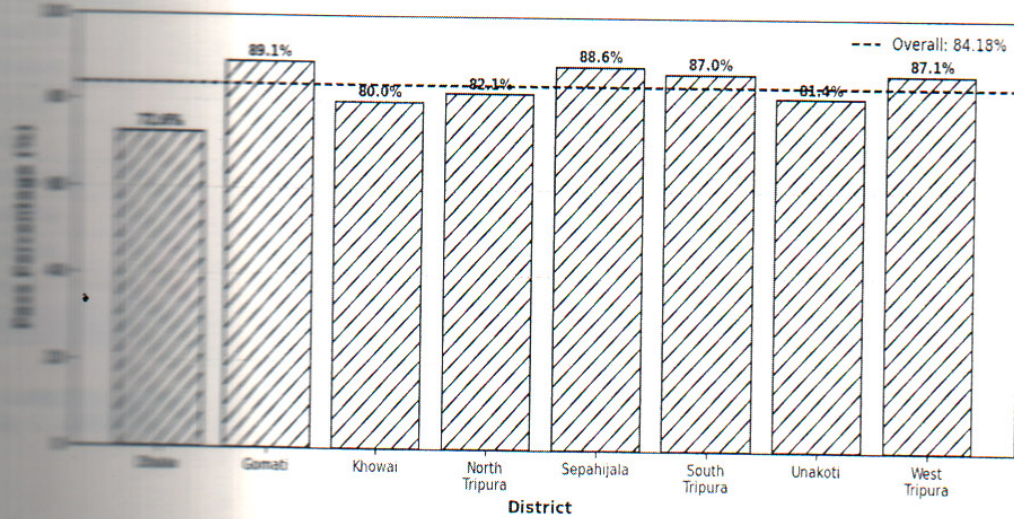

Total Passed (Grades A1–D) = 27,094 | Overall Pass Percentage = 84.18%

Grade Distribution of Candidates – MP (SE) Examination 2026

Section 6: District-wise Appeared and Pass Results

District	Male	Female	Total Appeared	Passed	Pass %	Rank
Dima	1,799	2,004	3,803	2,761	72.60%	8
Gomati	1,836	2,144	3,980	3,545	89.07%	1
Khowai	1,213	1,308	2,521	2,016	79.97%	6
North Tripura	1,769	2,324	4,093	3,361	82.12%	3
Sepahijala	2,112	2,399	4,511	3,996	88.58%	2
South Tripura	1,920	2,328	4,248	3,697	87.03%	4
Unakoti	1,106	1,384	2,490	2,026	81.37%	5
West Tripura	3,014	3,524	6,538	5,692	87.06%	7
TOTAL	14,769	17,415	32,184	27,094	84.18%	—

District-wise Pass Percentage – MP (SE) Examination 2026

Section 7: Subdivision-wise Results Summary

Sub-Division	Appeared	Passed	Pass %
AMARPUR	1,061	832	78.42%
AMBASA	792	581	73.36%
BELONIA	1,540	1,403	91.10%
BISHALGARH	1,632	1,486	91.05%
DHARMANAGAR	2,029	1,638	80.73%
GANDACHERRA	606	417	68.81%
JAMPUIJALA	556	542	97.48%
JIRANIA	1,119	931	83.20%
KAILASHAHAR	1,075	889	82.70%
KAMALPUR	1,347	1,050	77.95%
KANCHANPUR	1,097	943	85.96%
KARBOOK	623	610	97.91%
KHOWAI	1,380	1,060	76.81%
KUMARGHAT	1,413	1,135	80.33%
LONGTARAI VALLEY	1,068	723	67.70%
MOHANPUR	1,060	924	87.17%
PANISAGAR	967	780	80.66%
SABROOM	1,284	1,104	85.98%
SADAR	4,359	3,836	88.00%
SANTIRBAZAR	1,423	1,190	83.63%
SONAMURA	2,322	1,968	84.75%
TELIAMURA	1,130	944	83.54%
UDAIPUR	2,301	2,108	91.61%
TOTAL	32,184	27,094	84.18%

Top 3: KARBOOK (97.91%) □ JAMPUIJALA (97.48%) □ UDAIPUR (91.61%) | Bottom 3: GANDACHERRA (68.81%) □ LONGTARAI VALLEY (67.70%) □ AMBASA (73.36%)

**Subdivision-wise Pass Percentage
MP (SE) Examination 2026**