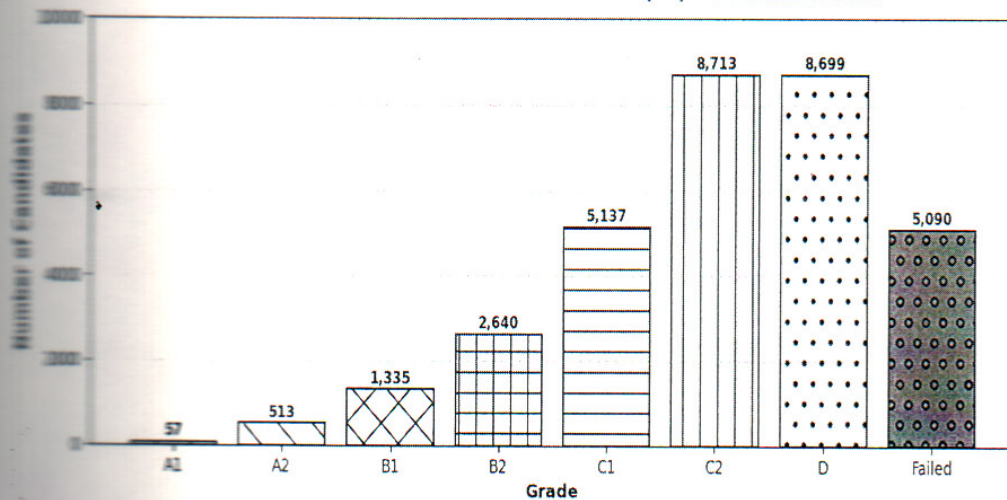

Section 5: Abstract of Result – Grade Distribution

5.1 Overall Grade Distribution (All Categories Combined)

Grade	Regular	Compartmental	Continuing	Ext.Comp.	External	Grand Total
A1	57	0	0	0	0	57
A2	513	0	0	0	0	513
B1	1,335	0	0	0	0	1,335
B2	2,638	0	2	0	0	2,640
C1	5,128	0	4	0	5	5,137
C2	8,668	22	9	2	12	8,713
D	8,150	506	20	9	14	8,699
Failed	4,692	93	232	4	69	5,090
TOTAL	31,181	621	267	15	100	32,184

Total Passed (Grades A1–D) = 27,094 | Overall Pass Percentage = 84.18%

Grade Distribution of Candidates – MP (SE) Examination 2026