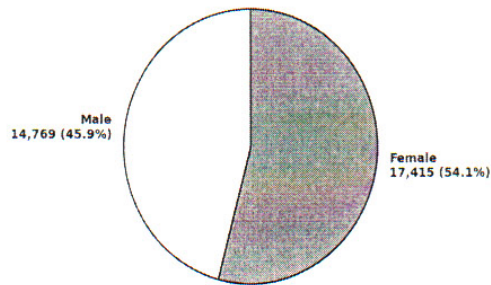

Metric	2025	2026
Total Candidates Appeared	29,670	32,184
% Increase in Enrolment	—	+8.47%

1.2 Infrastructure Summary

Districts	Subdivisions	Gender Ratio (F:M)
8	23	1,179 : 1,000

Section 2: Gender-wise & Category-wise Candidates Appeared

2.1 Gender Distribution of Candidates

Gender	Count	% of Total	Gender Ratio (F:M)
Male	14,769	45.9%	—
Female	17,415	54.1%	—
TOTAL	32,184	100%	1,179:1,000

Gender Distribution of Candidates
MP (SE) Examination 2026